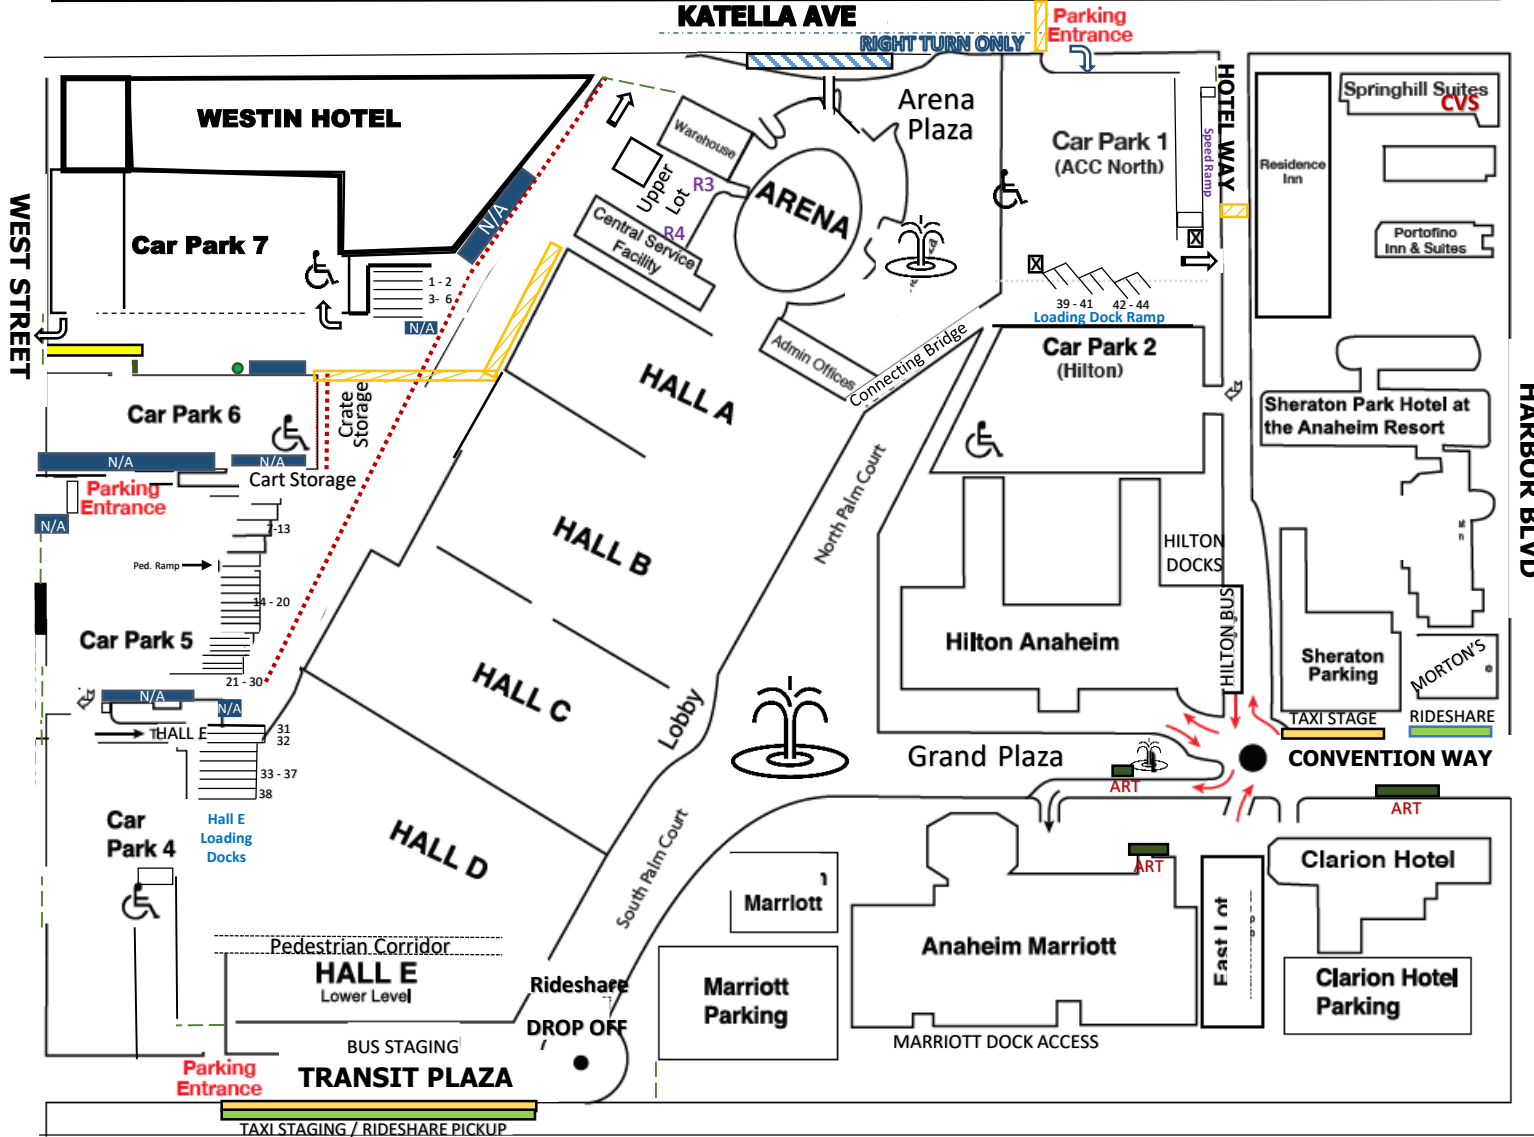

DLAND DRIVE

2023

ANAHEIM CONVENTION CENTER PARKING GUIDE MAP

DISNEY WAY

ACC Parking at
The Shops at
Anaheim
Gardenwalk

Hyatt House
Walgreens

Disney's
Toy Story
Parking

Updated 11/23/2021